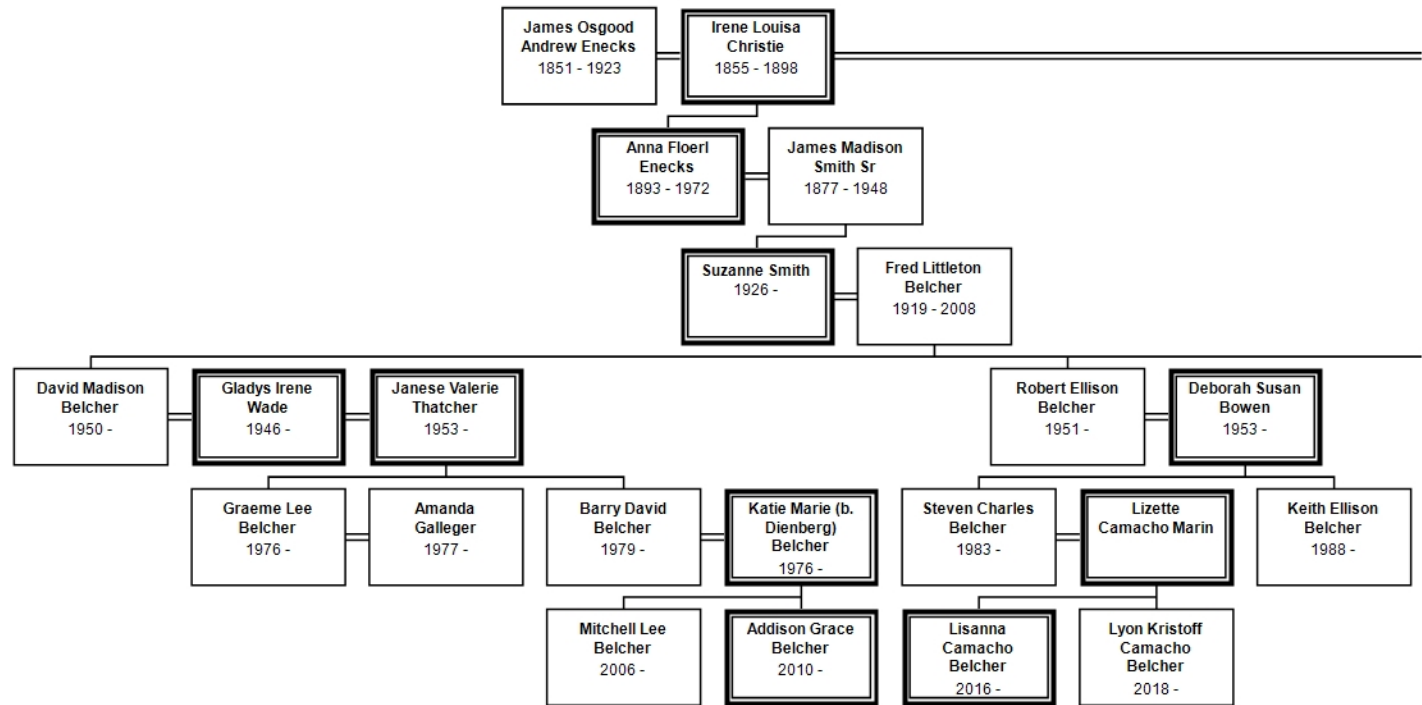

**Descendant Chart for
James Osgood Andrew Enecks 2018-09-17**

Anna Sarah
Christie
1853 - 1892

Helen Marion
Enecks
1915 -

Shelby Hardy
Monroe

Irene Floerl
Enecks
1916 - 2009

William H
Simmons
1911 - 19

Mary Frances
Monroe

Harrywood
Gray

Shelby Hardy
Monroe

Betty

Helen Clair
Monroe

Scott
Thompson

William Henry
Simmons
1941 - 1991

Faye Hagan

Mary Hagy

Linda Lee
Harvey
1941 -

Nan Ene
Simmons
1946

Helen
Thompson
1976 -

Scott Carlson
1975 -

Scott
Thompson
1980 -

Amanda Faye
Simmons
1958 -

Randy Naser

Melynda
Simmons
1961 -

Rufus
Wakeman
1962 -

Leah Ruth
Carlson
2004 -

Kathryn Helen
Carlson
2006 -

Lauren
Cameron Naser
1986 -

Marina Deere
Wakeman
1993 -

Jazie Deere
Wakeman
1997 -

Marlin Deere
Wakeman
2000 -

James Osgood Enecks
1886 - 1952