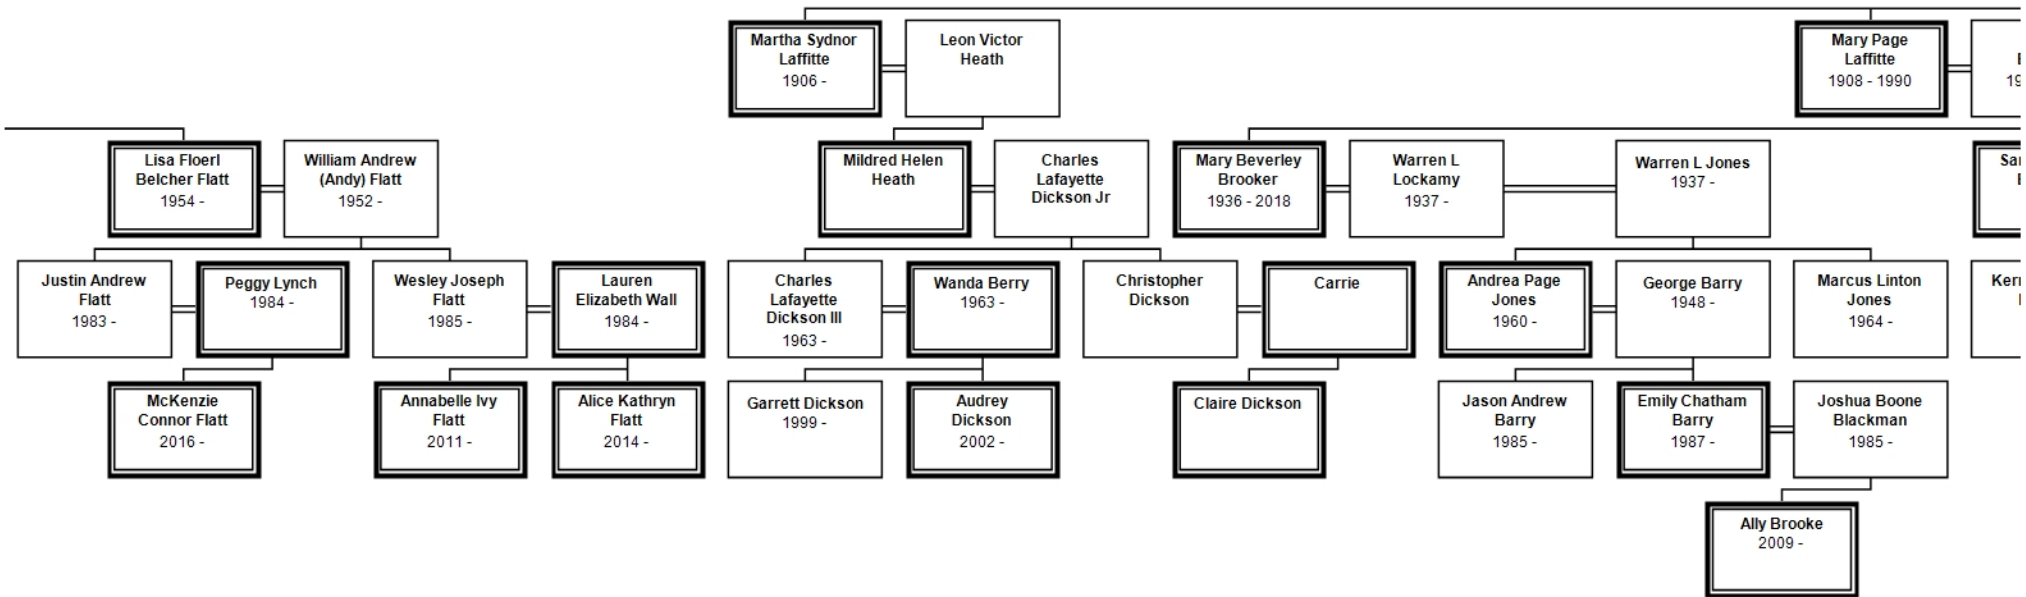

**Descendant Chart for
James Osgood Andrew Enecks 2018-09-17**

Anna Sarah
Christie
1853 - 1892

Helen Marion
Enecks
1915 -

Shelby Hardy
Monroe

Irene Floerl
Enecks
1916 - 2009

William H
Simmons
1911 - 19

Mary Frances
Monroe

Harrywood
Gray

Shelby Hardy
Monroe

Betty

Helen Clair
Monroe

Scott
Thompson

William Henry
Simmons
1941 - 1991

Faye Hagan

Mary Hagy

Linda Lee
Harvey
1941 -

Nan Ene
Simmons
1946

Helen
Thompson
1976 -

Scott Carlson
1975 -

Scott
Thompson
1980 -

Amanda Faye
Simmons
1958 -

Randy Naser

Melynda
Simmons
1961 -

Rufus
Wakeman
1962 -

Leah Ruth
Carlson
2004 -

Kathryn Helen
Carlson
2006 -

Lauren
Cameron Naser
1986 -

Marina Deere
Wakeman
1993 -

Jazie Deere
Wakeman
1997 -

Marlin Deere
Wakeman
2000 -

James Osgood Enecks
1886 - 1952